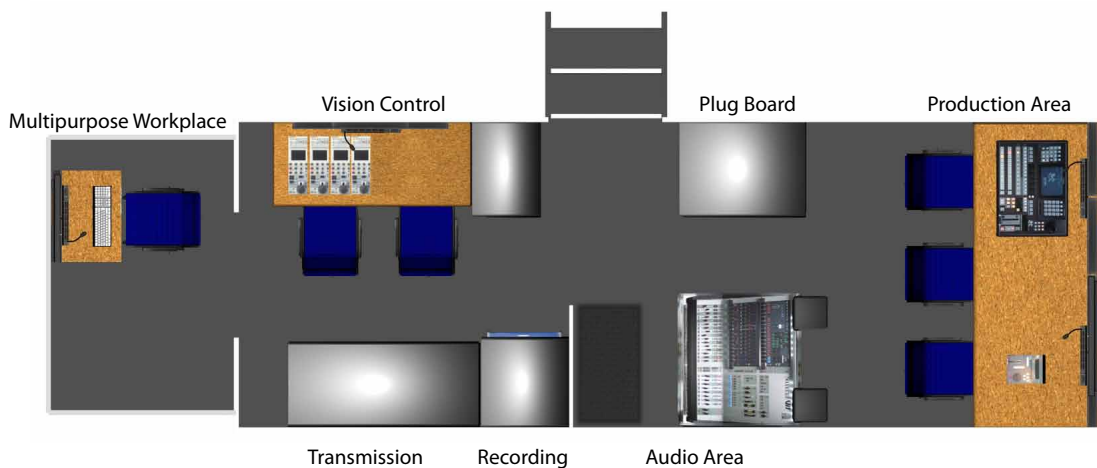

Antenna System

- ERA 1,9 Meter Ø

Others

- UPS: >5KW
- Multi-Tally-Controller
- 7x workplaces
- Commentary box in the driver's cabin

Subject to change without prior notice.

CONTACT

Oliver Müller

TV SKYLINE
Film- und Fernsehgesellschaft mbH