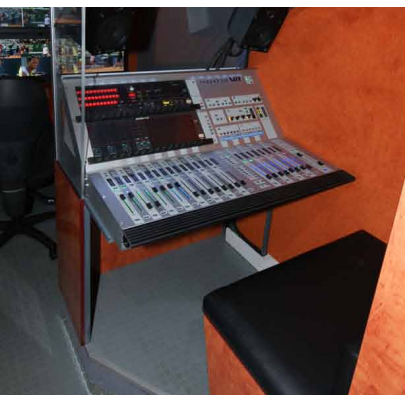

Audio Area

- Digital mixing console: Soundcraft Vi1
 - analog: 32x inputs, 24 outputs
 - digital: 64x inputs, 64x outputs
- 2x GSM-phones incl. phone hybrid
Codec: 2x Prody's Prontonet LC (ISDN/G722/3G uvm.)
- Intercom: Riedel Artist 64

Ü1/HD SNG

Recording

- 3x VTR's (HDCAM)
- EVS

HD/SD-Transmission

- 2 x Tandberg E5782
- 2 x Tandberg RX8200 (all options)
- DVB-S2 8PSK (also DVB-S QPSK)
- Dolby digital (AC3), Dolby E(pass through)
- 8-ch audio
- BISS-Coding
- 90 MBit/s
- ND Satcom (2 x 400 Watt) power amplifier