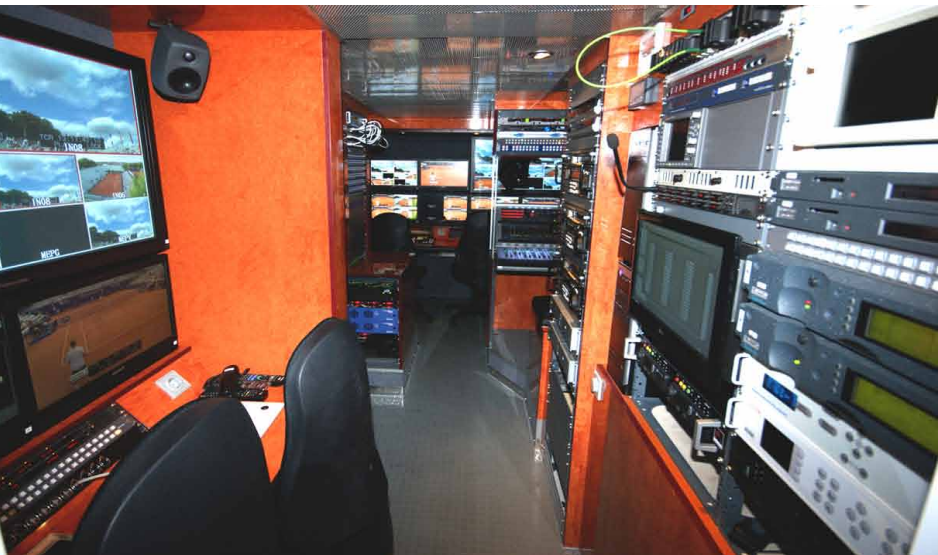

Ü1/HD SNG

Recording

- 3x VTR's (HDCAM)
- EVS

HD/SD-Transmission

- 2 x Tandberg E5782
- 2 x Tandberg RX8200 (all options)
- DVB-S2 8PSK (also DVB-S QPSK)
- Dolby digital (AC3), Dolby E(pass through)
- 8-ch audio
- BISS-Coding
- 90 MBit/s
- ND Satcom (2 x 400 Watt) power amplifier