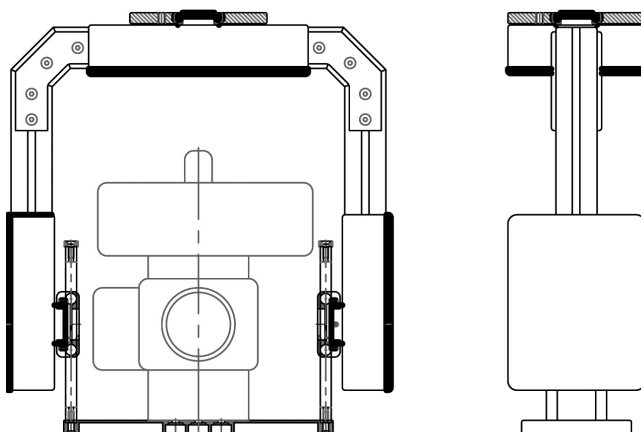

Features

- Gentle and accurate operation
- Extremely quiet movements
- Adjustable limits
- Compact design
- Small deadweight
- High payload
- Store- and recallable positions
- Movement presets
- Adjustable speed ramps
- Mitchell mount
- Powered by Thoma
- Made in Germany

References

- FIFA Confederations Cup 2013™
- Wagner Festival Bayreuth 2013