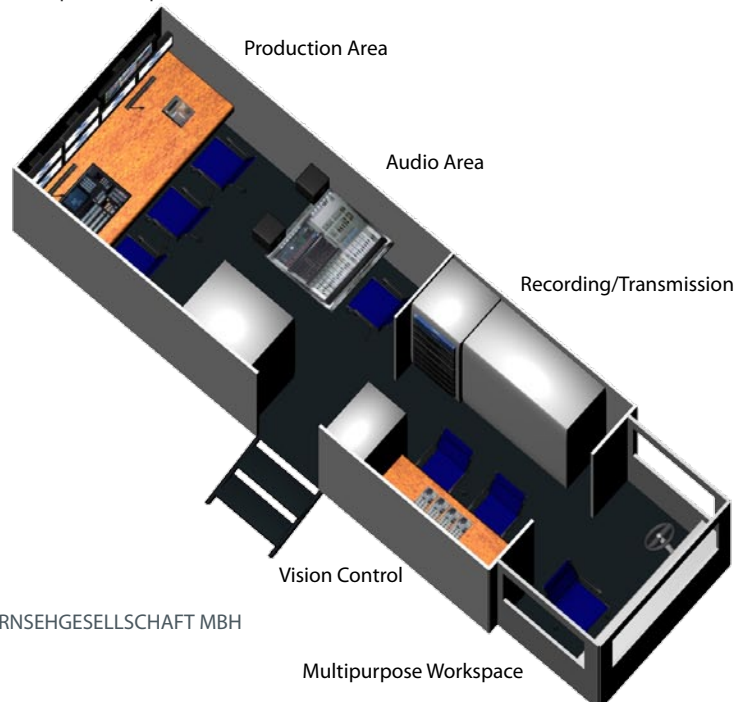

Ü1/HD SNG

OB Van1/HD SNG

Cameras

- 4x Grass Valley LDK6000

Vision Control

- 2ME multiformat vision mixer FOR A HVS 350 HS
- 2x assignable 2d/3D-DVE
- HD-SDI video matrix switch 72x144
- Crystal Vision Embedder, Up-/Down-/Crosskonverter
- 10x Monitors
- 9x Quadsplits
- 2x Multiviewer
- 2x Fiber-Stageboxes (8x HD-SDI)

Vehicle Data

Dimensions (l x w x h):
Total weight:
Power requirements:

OB Van

7,50 x 2,30 x 3,90m
5,50t
32A CEE

Equipment Truck

8,50 x 2,60 x 3,80m
9,00t
16A Schuko

Audio Area

- Digital mixing console: Soundcraft Vi1
 - analog: 32x inputs, 24 outputs
 - digital: 64x inputs, 64x outputs
- 2x GSM-phones incl. phone hybrid
Codec: 2x Prodys Prontonet LC (ISDN/G722/3G uvm.)
- Intercom: Riedel Artist 64
- Intercom deposable via stageboxes
- Stageboxes with Rocknet connection

Ü1/HD SNG

Recording

- 3x VTR's (HDCAM)
- EVS

HD/SD-Transmission

- 2 x Tandberg E5782
- 2 x Tandberg RX8200 (all options)
- DVB-S2 8PSK, QPSK und DVB-S QPSK
- Up to 8x Audio channels (MPEG, AC3)
- Dolby E 20bit and 16bit, Dolby Digital (AC3) passthrough
- BISS-Coding
- ND Satcom (2 x 400 Watt) power amplifier

Antenna System

- ERA 1,9 Meter Ø

Others

- Multi-Tally-Controller
- 7x workspaces
- Multipurpose workspace in the driver's cabin

Subject to change without prior notice.

CONTACT

Roland Beer

TV SKYLINE
Film- und Fernsehgesellschaft mbH